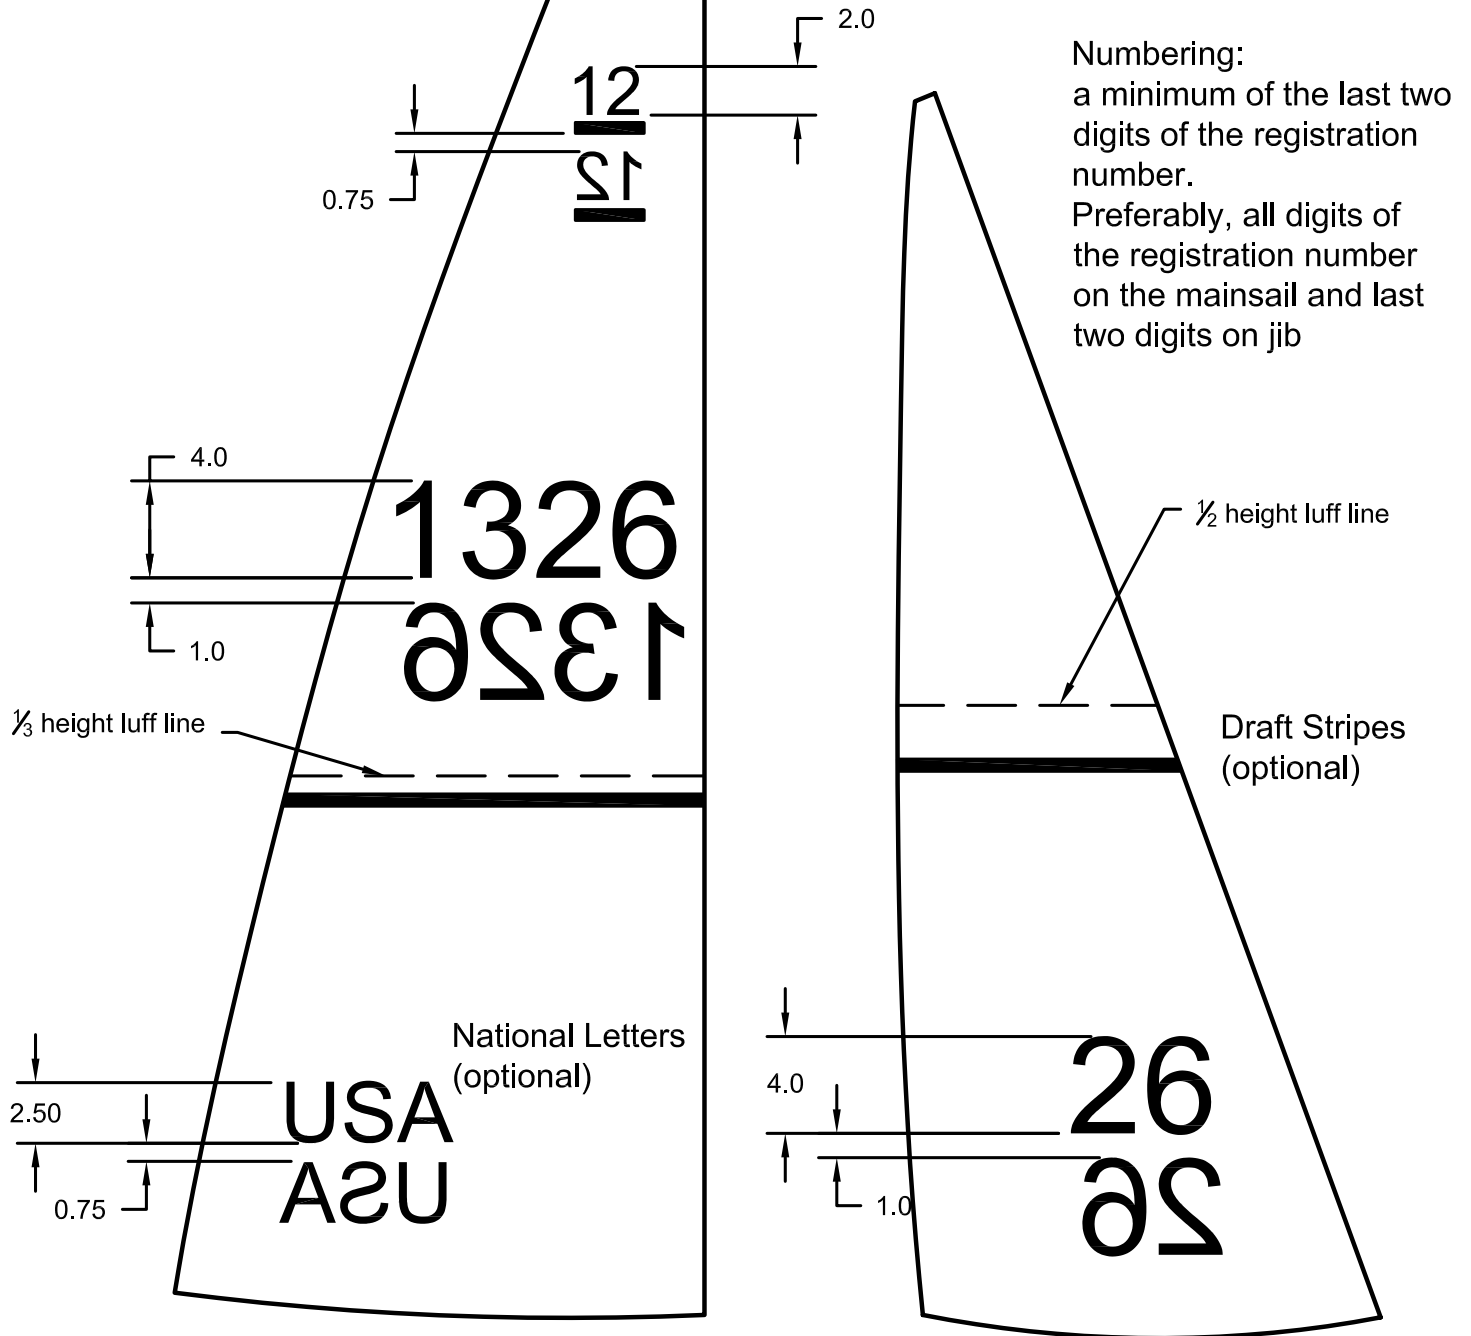

# EC12 Model Yacht Sail Marking Diagram

	Height		Spacing between adjacent characters	
	mm	Inches	mm	Inches
Class Insignia	50-77	1.97-3.00		
Sail Numbers	100-110	3.94-4.33	20-30	.79-1.18
National Letters	60-70	2.36-2.76	13-23	.51-.91

Identification marks for registration number 1326. Sail marks and measurement controlled by ISAF.  
This diagram is only a graphical representation of ISAF Rules and procedures.  
For more information or measuring procedures, see [www.sailing.org](http://www.sailing.org).